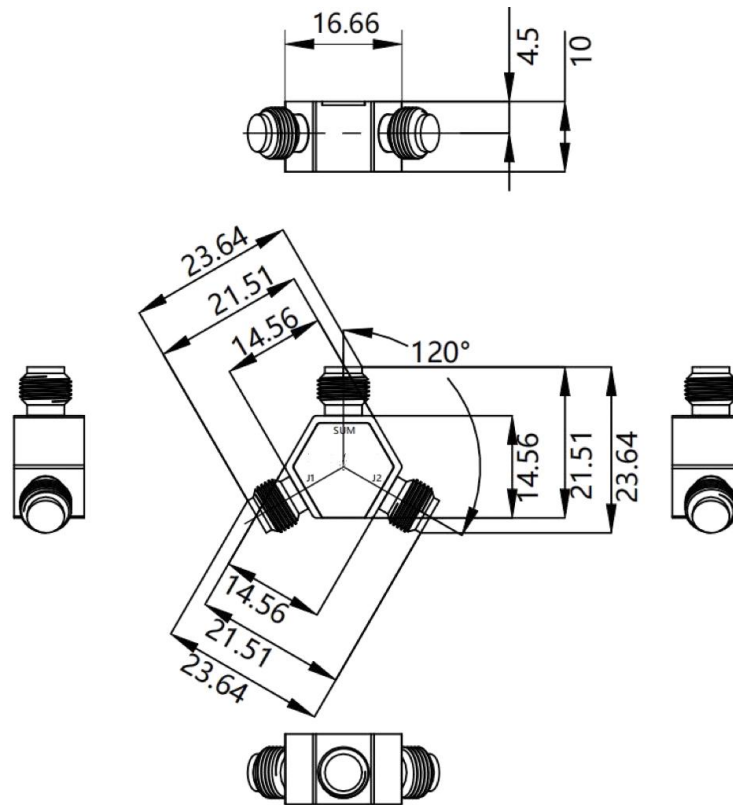

Product: 2 way Resistance power divider

Part Number: LPD-DC/67-2s

Specification					
No.	Parameter	Minimum	Typical	Maximum	Units
1	Frequency range	DC	-	67	GHz
2	Insertion Loss	6	7.0	7.5	dB
3	Phase Balance:	-	± 3	± 6	dB
4	Amplitude Balance	-	± 0.3	± 0.6	dB
5	VSWR IN		1.3	2.0	:1
6	VSWR OUT		1.5	2.5	:1
7	Power(as divider)			1	W cw
8	Power(as combiner)			0.5	W cw
9	Operating Temperature Range	-40	-	+85	°C
10	Impedance	-	50	-	Ω
11	Connector	1.85-F			
12	Preferred finish	Yellow conductive oxidation			

Remarks:

1. Not Include Theoretical loss 6db 2. Power rating is for load vswr better than 1.20:1

Environmental Specifications	
Operational Temperature	-40°C~+85°C
Storage Temperature	-50°C~+105°C
Vibration	25gRMS (15 degrees 2KHz) endurance, 1 hour per axis
Humidity	100% RH at 35°C, 95%RH at 40°C
Shock	20G for 11msec half sine wave,3 axis both directions
Mechanical Specifications	
Housing	Aluminum
Connector	stainless steel
Female Contact:	gold plated beryllium bronze
Rohs	compliant
Weight	12g

Outline Drawing:

All Dimensions in mm

Outline Tolerances ± 0.5(0.02)

成都利德尔科技有限公司 ChengDu Leader Microwave Technology Co.,Ltd

电话: 028-65199117 传真: 028-65199116

<http://www.leadermicrowave.com> sales@leader-mw.com

TEL: +86-28-65199117 FAX: +86-28-65199116

Add:中国 成都市成华区华翰路89号 610000

No.89,Huahan Road, chenghua Zone Chengdu, Sichuan China Zip Code:610000

Mounting Holes Tolerances $\pm 0.2(0.008)$

All Connectors: 1.85-Female