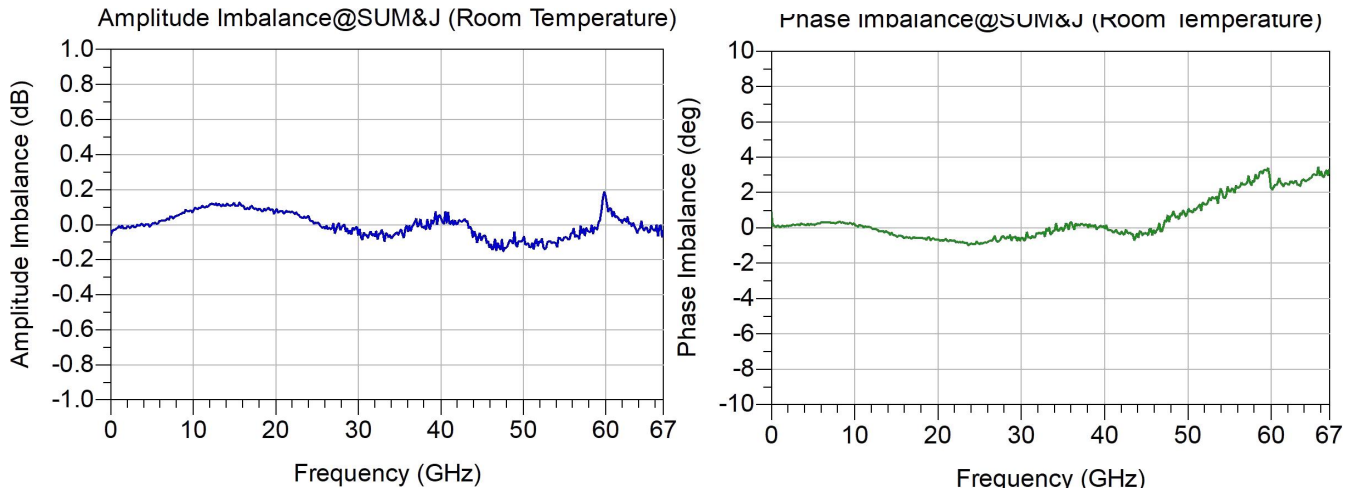

成都利德尔科技有限公司 ChengDu Leader Microwave Technology Co.,Ltd

电话: 028-65199117 传真: 028-65199116

<http://www.leadermicrowave.com> sales@leader-mw.com

TEL: +86-28-65199117 FAX: +86-28-65199116

Add: 中国 成都市成华区华翰路 89 号 610000

No.89,Huahan Road, chenghua Zone Chengdu, Sichuan China Zip Code:610000