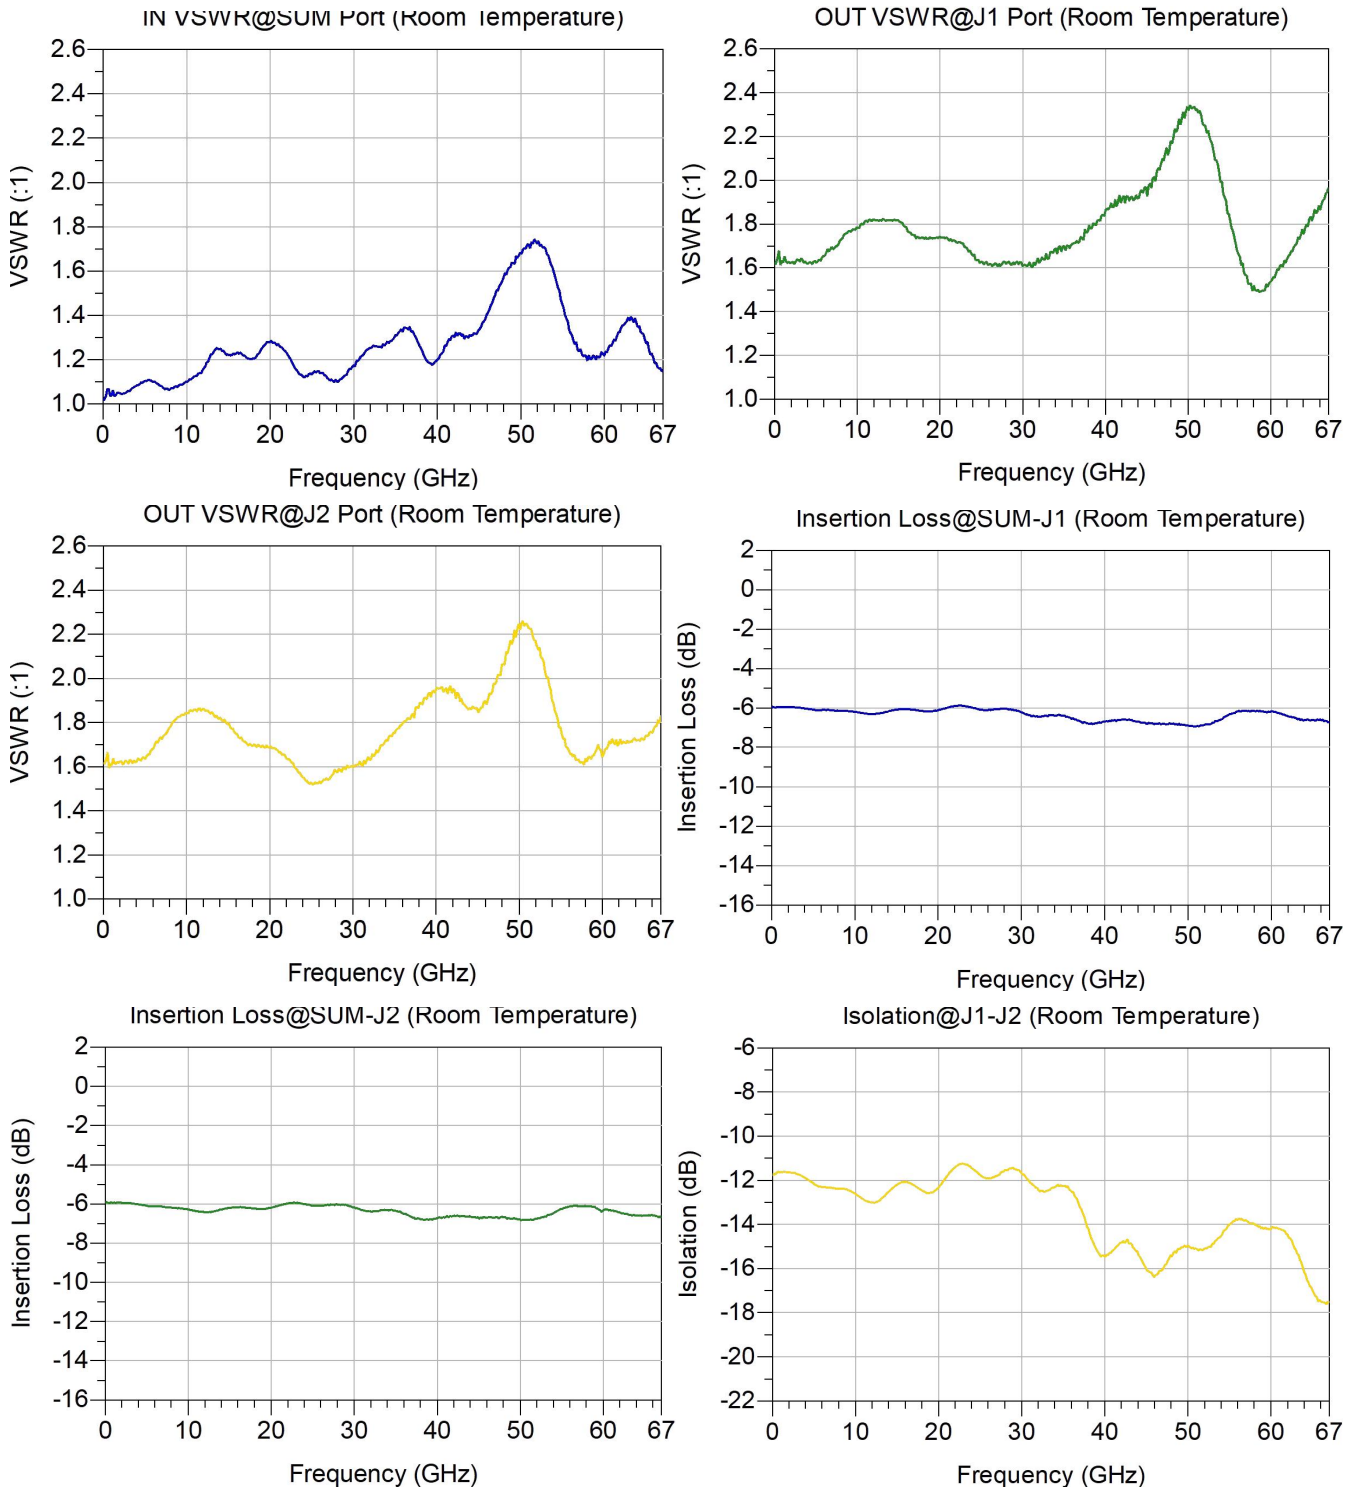

成都利德尔科技有限公司 ChengDu Leader Microwave Technology Co.,Ltd

电话: 028-65199117 传真: 028-65199116

<http://www.leadermicrowave.com> sales@leader-mw.com

TEL: +86-28-65199117 FAX: +86-28-65199116

Add: 中国 成都市成华区华翰路 89 号 610000

No.89,Huahan Road, chenghua Zone Chengdu, Sichuan China Zip Code:610000